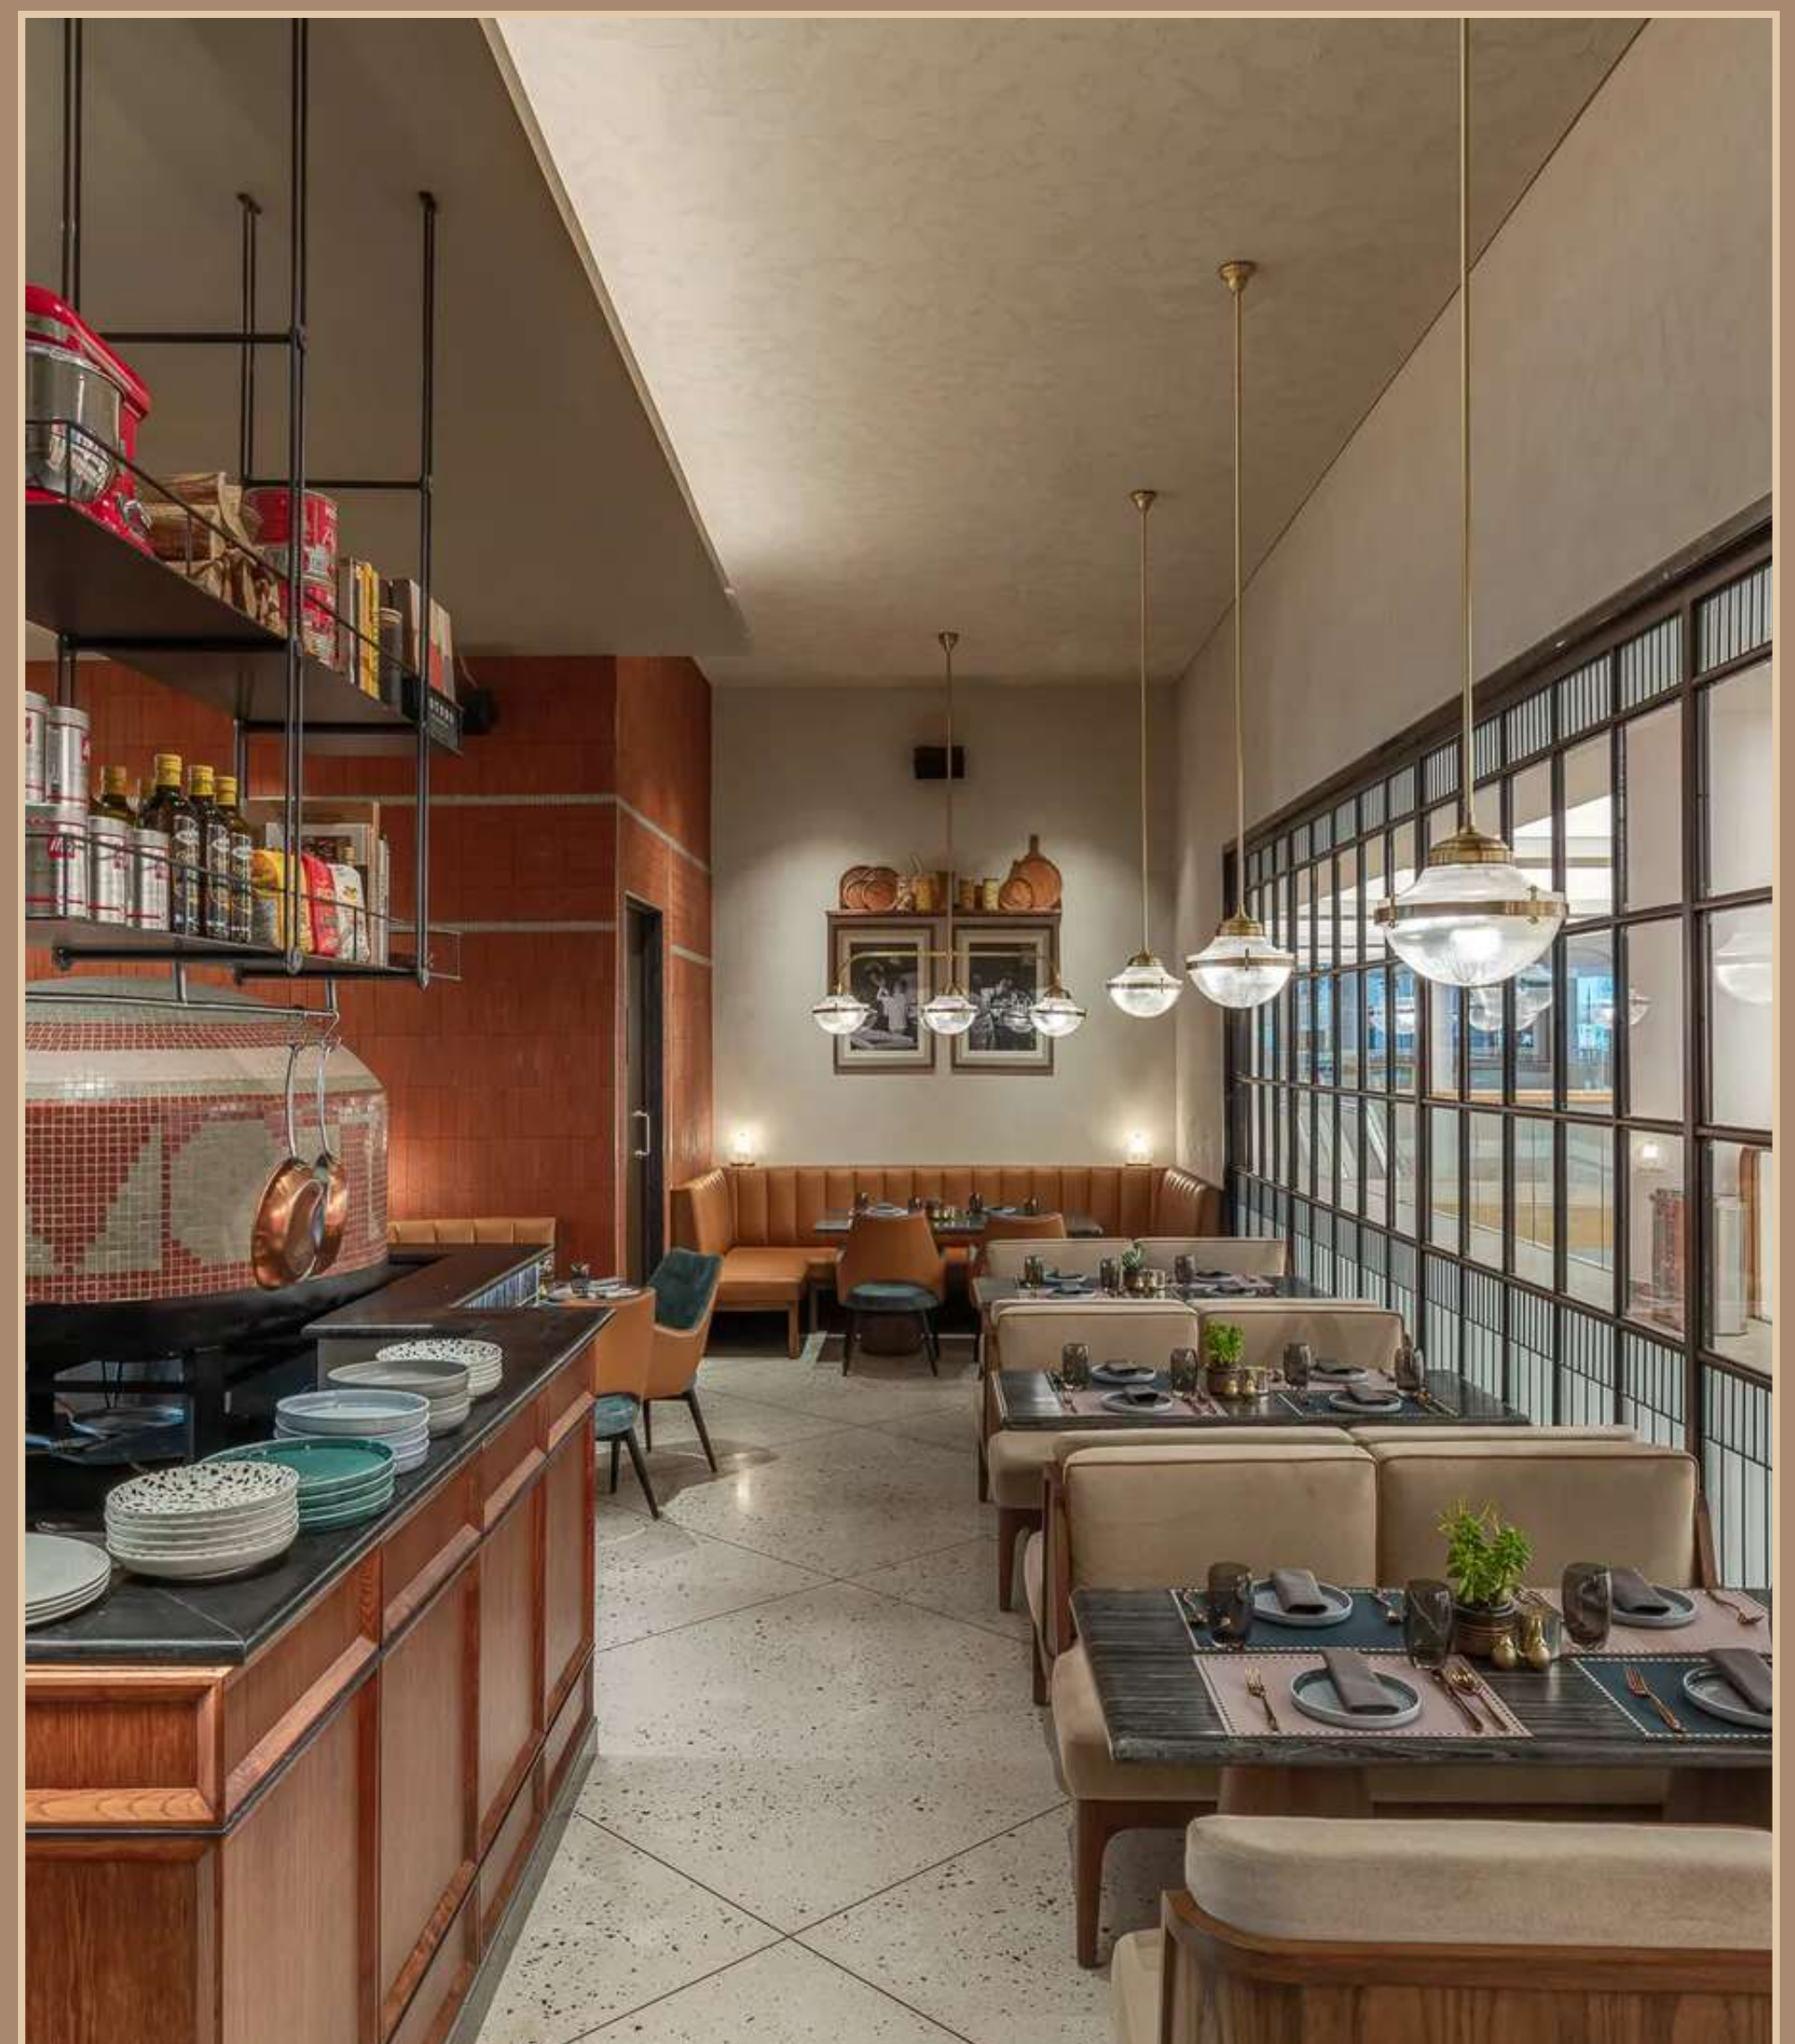

7. Nutcracker

Address - Jio World Drive, BKC

Distance From BKC - 3 km

Price Range - $$

They are a restaurant that serves wholesome comfort food including a fun all day breakfast.

8. Motodo Pizzeria

Address - Jio World Drive Mall, Bandra Kurla Complex

Distance from BKC - 3 km

Price Range - $$$

An authentic Italian Pizzeria inspired by the charm of Trattorias