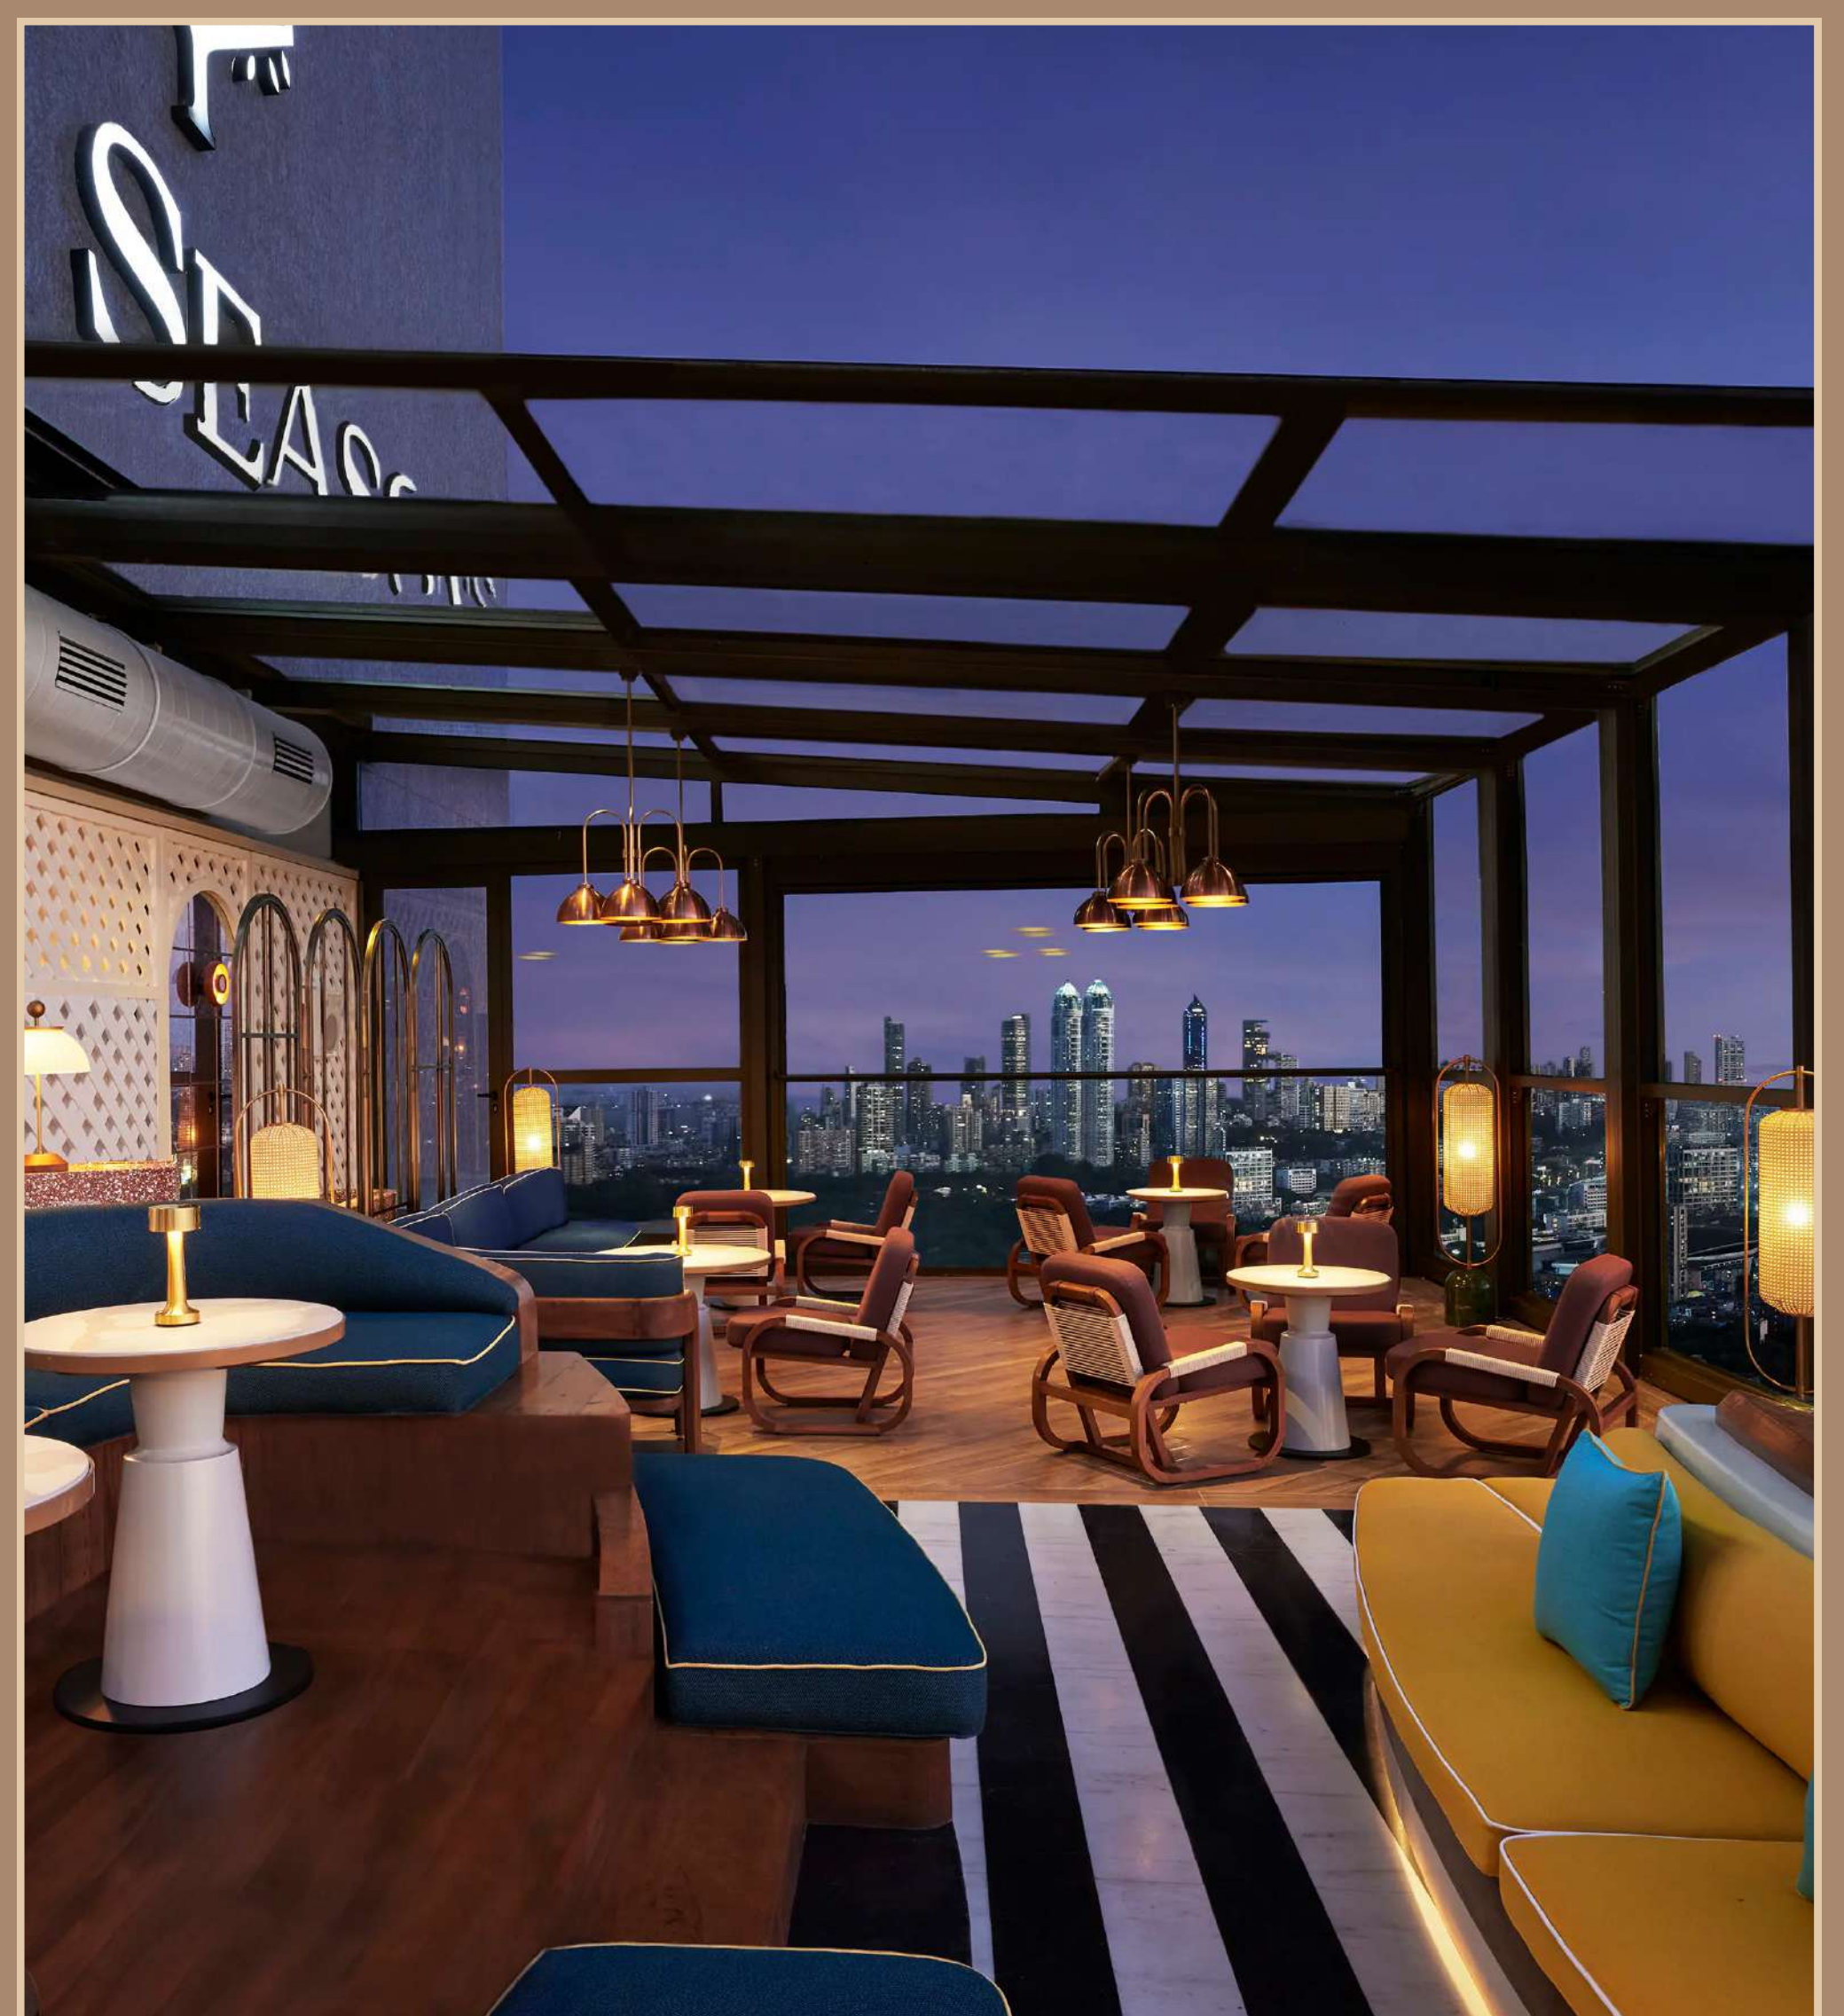

## 2. Aer, The Four Seasons

Address - Worli

Distance from BKC - 13.2 km

Price Range - \$\$\$\$\$

Contact Number -  
022 6982 8000

Luxe open-air rooftop bar at the Four Seasons hotel with cocktails, champagne & tapas, plus DJs.