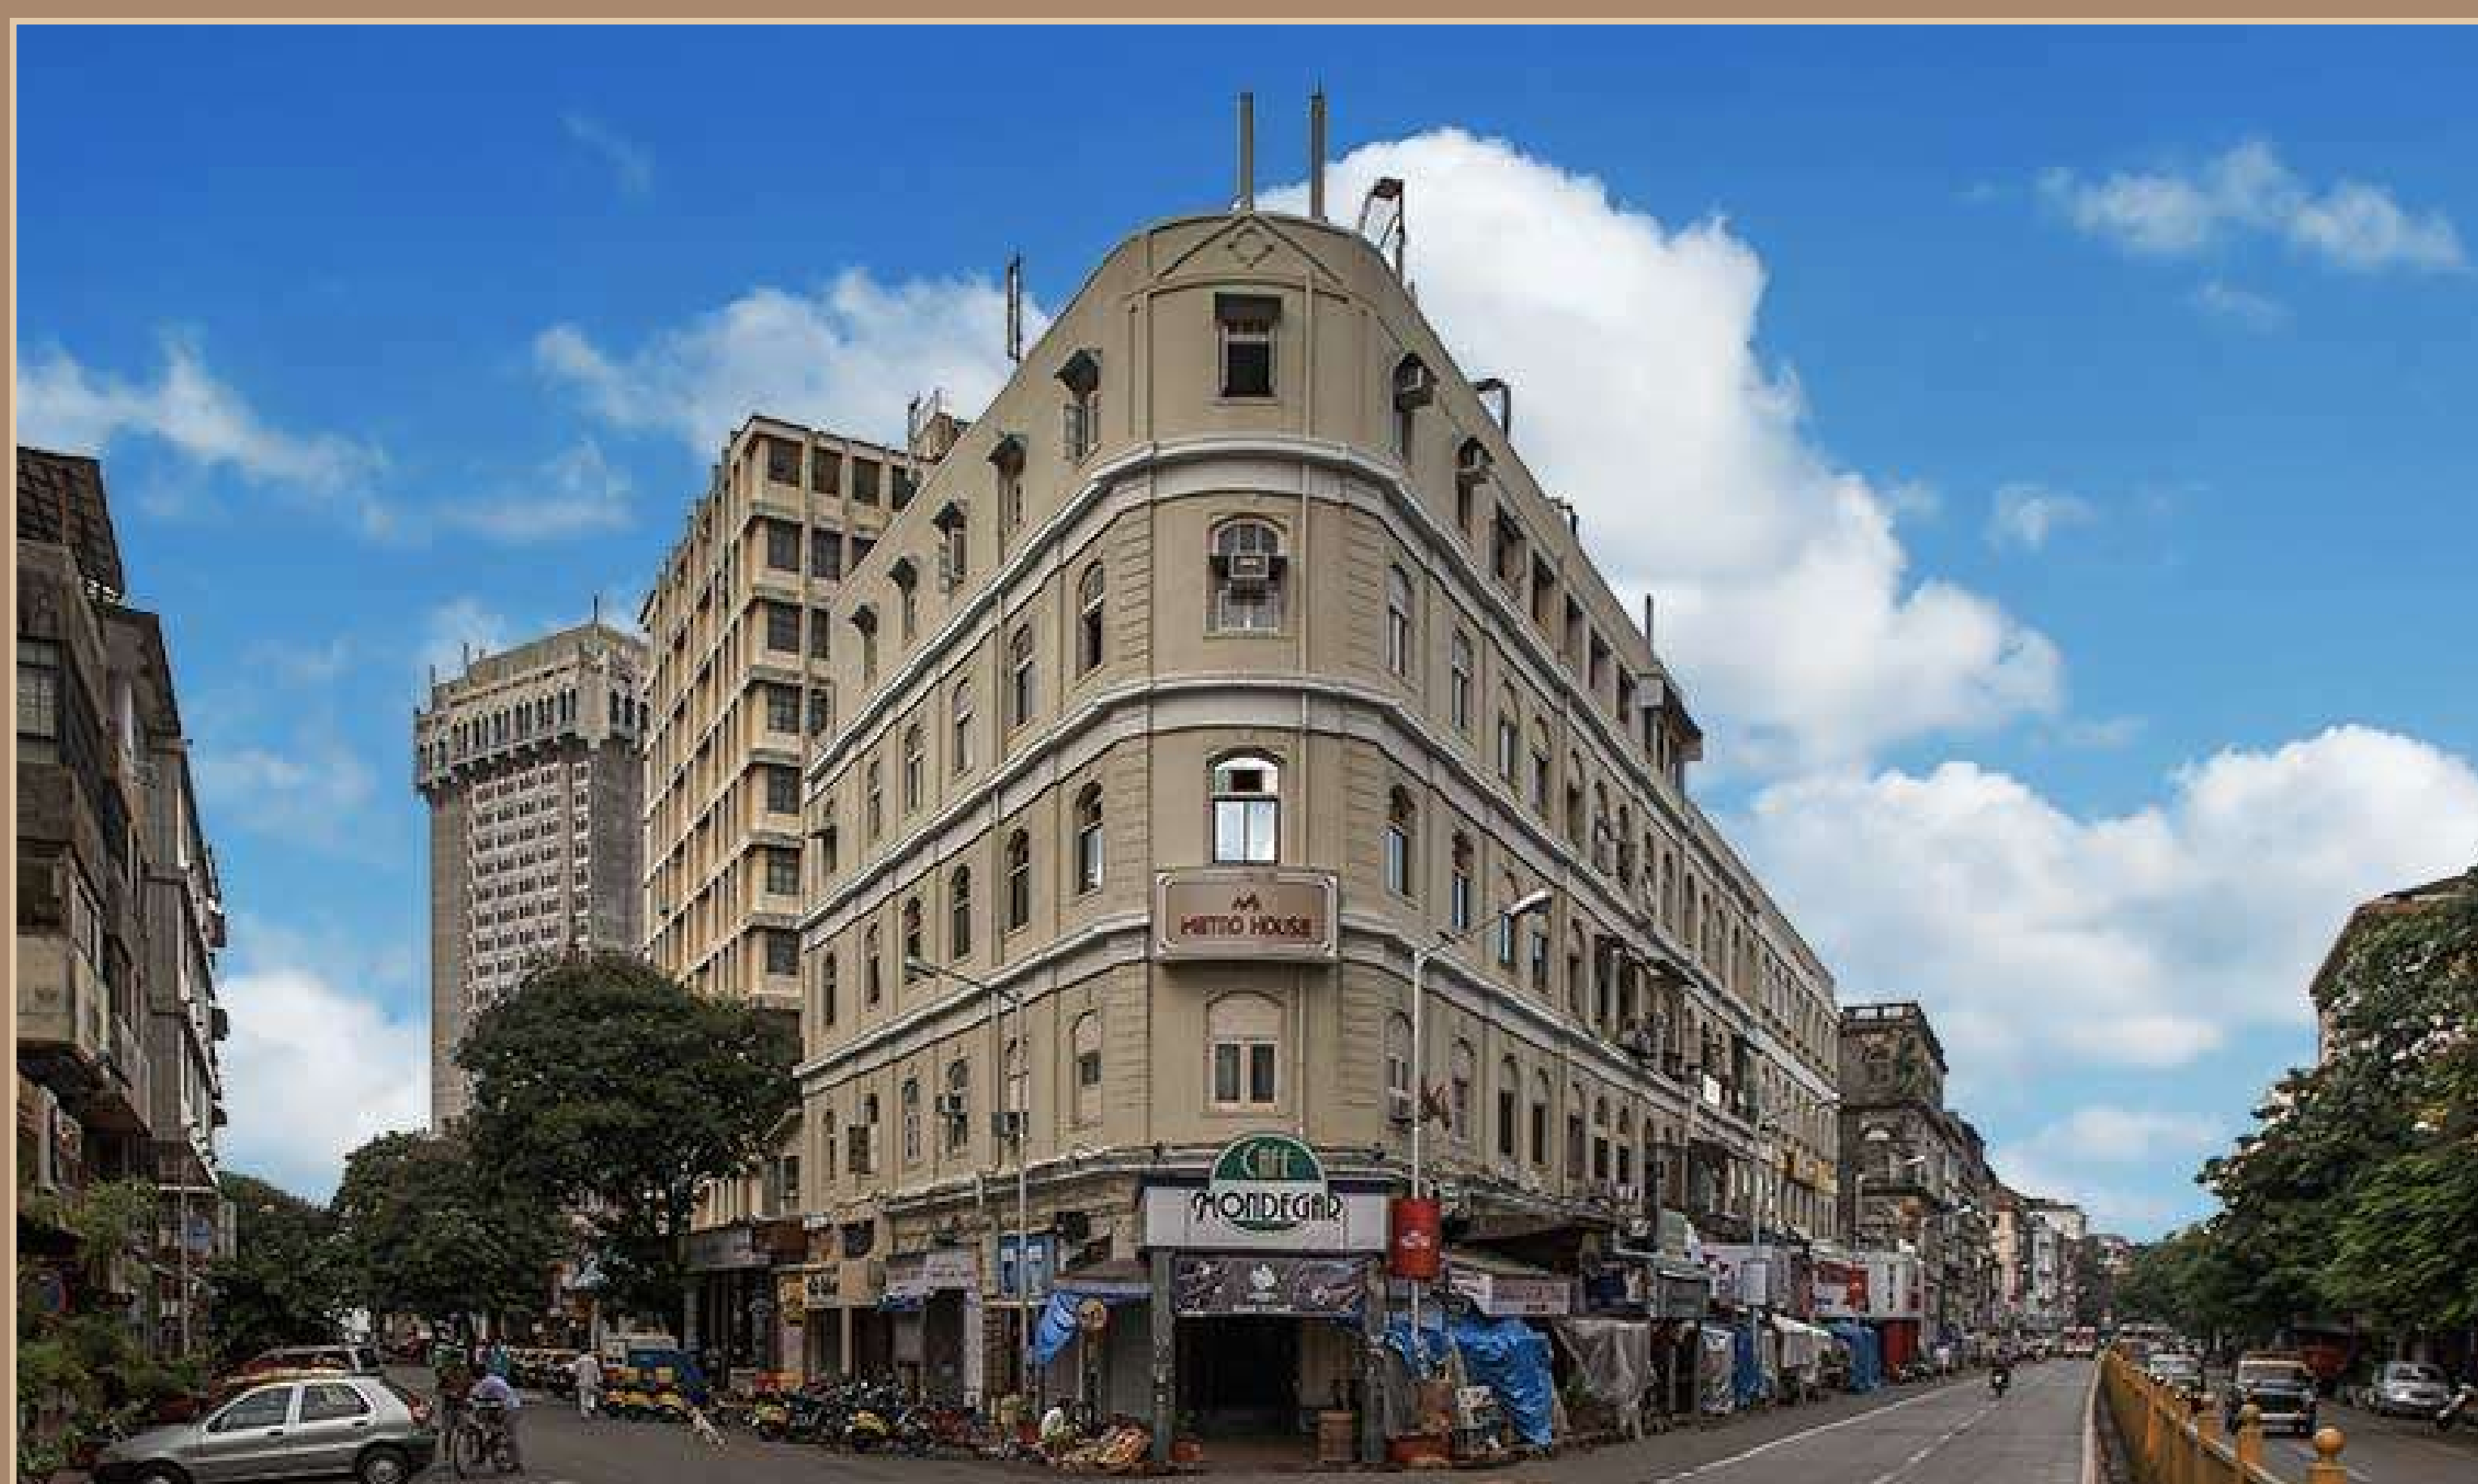

# 1. Colaba Causeway

Address - Navy Nagar, Colaba

Distance from BKC - 23 km

A bustling, hidden gem in Mumbai, exuding old-world charm with diverse shops, vibrant street food, and a unique blend of local and tourist shopping experiences. Explore the historic streets for quality goods, souvenirs, and a glimpse of authentic Bombay life.